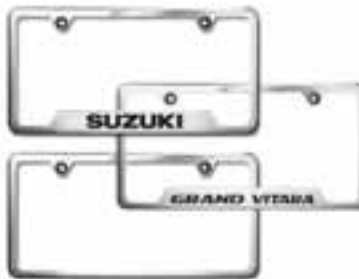

### Suzuki License Plate Frames

Suzuki License Plate Frames are made of high quality, polished stainless steel. Adds a classy, custom look to your vehicle.

- 99980-91003 Grand Vitara
- 99980-91002 Suzuki
- 99980-91007 Slimline Style