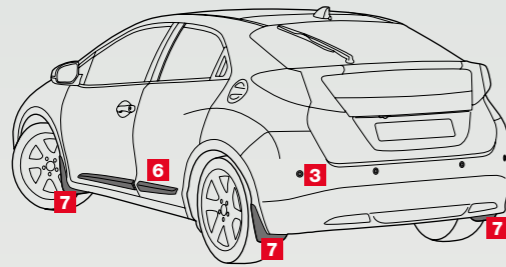

1 FRONT FOG LIGHTS

Perfectly integrated into the air intakes, these bright fog lights improve visibility in poor driving conditions.

2 FRONT PARKING SENSORS

3 REAR PARKING SENSORS

Sensors integrated into the front or rear bumpers provide accurate, audible assistance when parking your car.