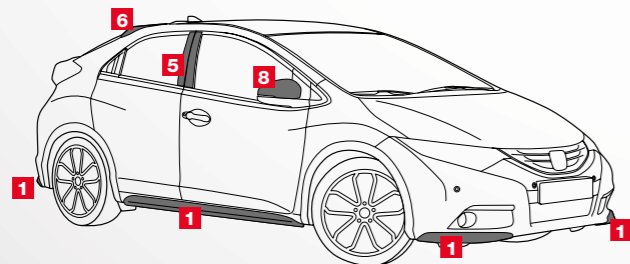

Dynamic style

The Civic's bold design and exquisite finish are clear to see, but there's plenty you can do to further enhance its looks. Choose from our wide range of exterior styling accessories and add that personal touch.

- **1 FRONT, SIDE AND REAR SKIRTS**
  With a carbon inspired finish, these front, side and rear skirts will perfectly complement the stylish profile of your Civic.
- **2 FRONT SPORTS GRILLE**
  Give your Civic a stylish look by adding this front sports grille, finished in matt metallic silver.
- **3 TAILGATE GARNISH**
- **4 AIR INTAKE GARNISHES**
- **5 B-PILLAR GARNISHES**
  These matt metallic silver finished garnishes add a subtle accent to your Civic.
- **6 ROOF SPOILER**
  Available in all colour options, this spoiler extends the flowing lines and adds a sportier profile to your Civic.
- **7 SPORTS TANK LID**
  A smartly designed fuel filler cap, featuring the Civic logo, provides a subtle sporting detail to your Civic.
- **8 DOOR MIRROR COVERS**
  Matt metallic silver finished door mirror covers add a striking and elegant touch.