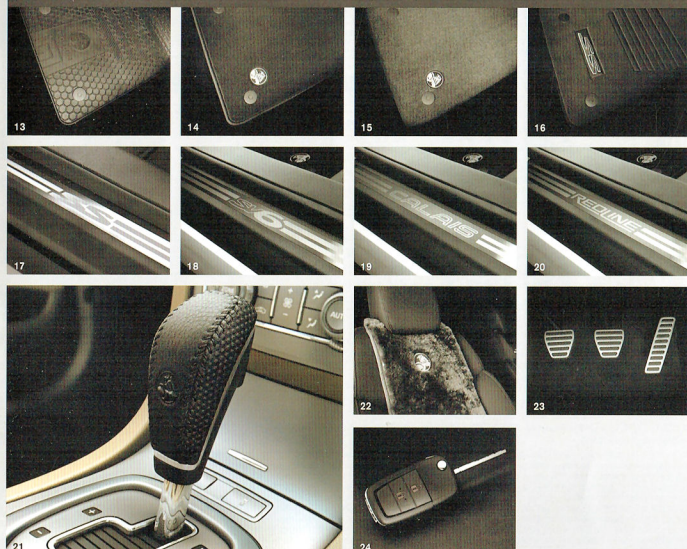

Interior

* Not compatible with vehicles fitted with LPG