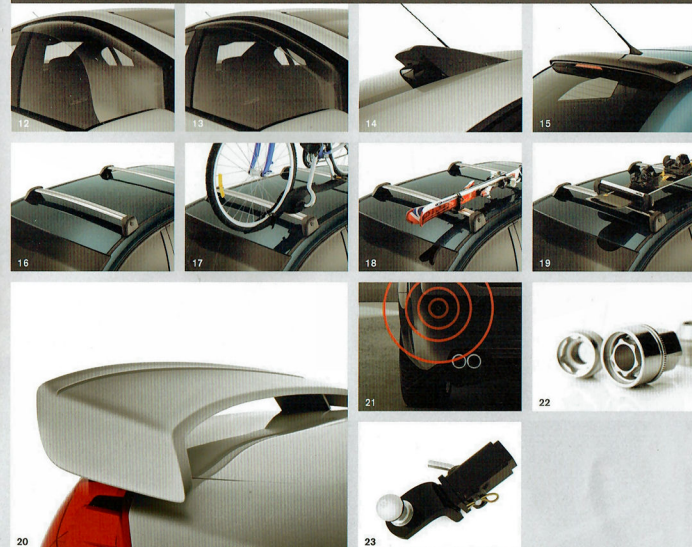

Sportswagon Calais V Series in Karma

exterior